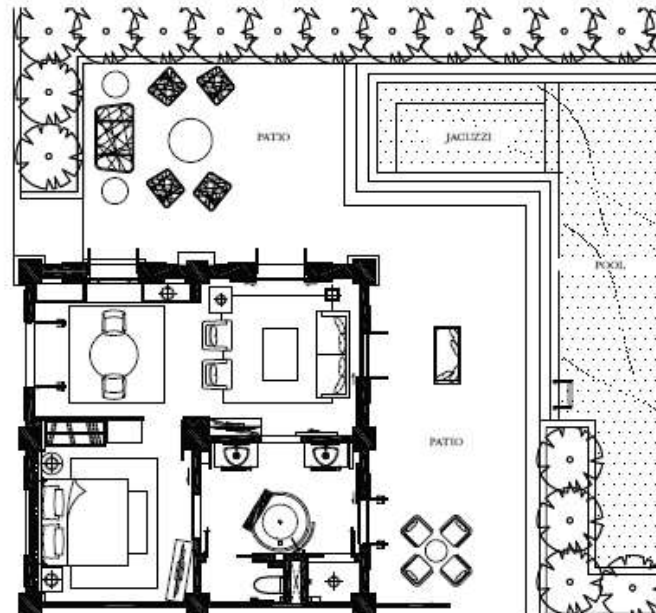

SUITE

Approx. 59 square metres + patio