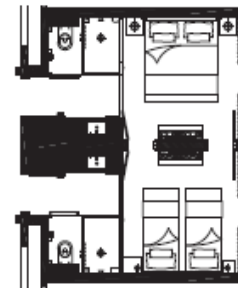

**Deluxe Room  
King Bed with Shower**

Approx. 22 square metres

**Connecting Family Room  
King Bed + Twin Bed with Shower**

Approx. 18 + 18 square metres