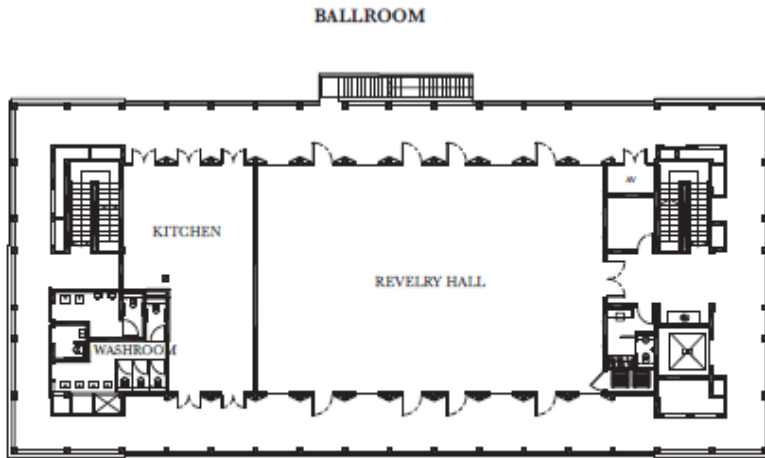

Colonial Styled Revelry Ballroom

1. Standalone building with a covered linkway from Village Hotel Sentosa
2. Building comprises of 1 ballroom, and 4 function rooms on the ground floor.
3. Pillarless Event space with a ceiling height of 4.2m and natural daylight
4. Functional as it is squarish in nature, able to configure as per requirements
5. Round tables – 20 tables, Theatre Style – 300 pax.