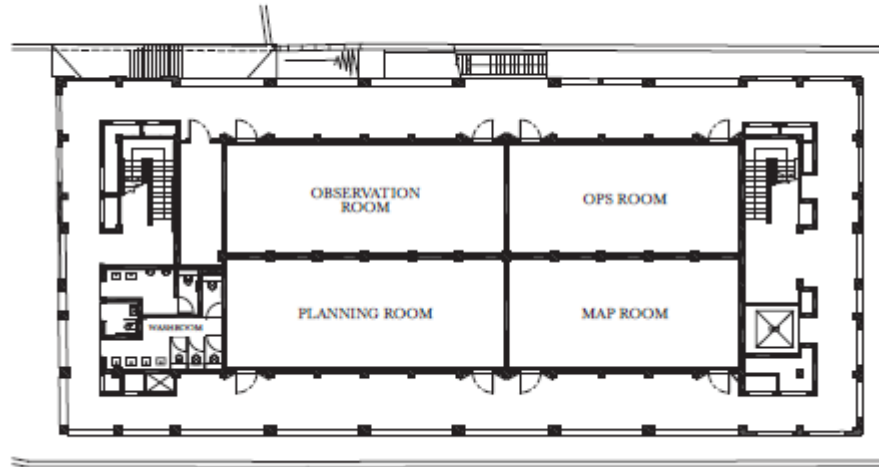

Colonial Styled Meeting Rooms