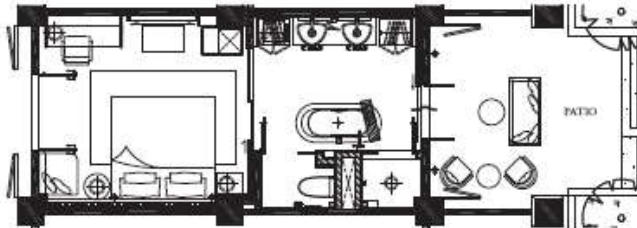

The Barracks - Room Inventory

Room Category	Room Description	Approx. Size (GFA)	No. of Rooms
Premier Room	King with Balcony / Patio	29sqm + Balcony / Patio	33
Suites	Suite King with Exclusive Pool Access and Jacuzzi	59sqm + Patio	6
Accessible Room	Accessible Guestroom with Patio	29sqm + Patio	1
Total Number of Rooms			40

PREMIER ROOM

Approx. 29 square metres + balcony / patio