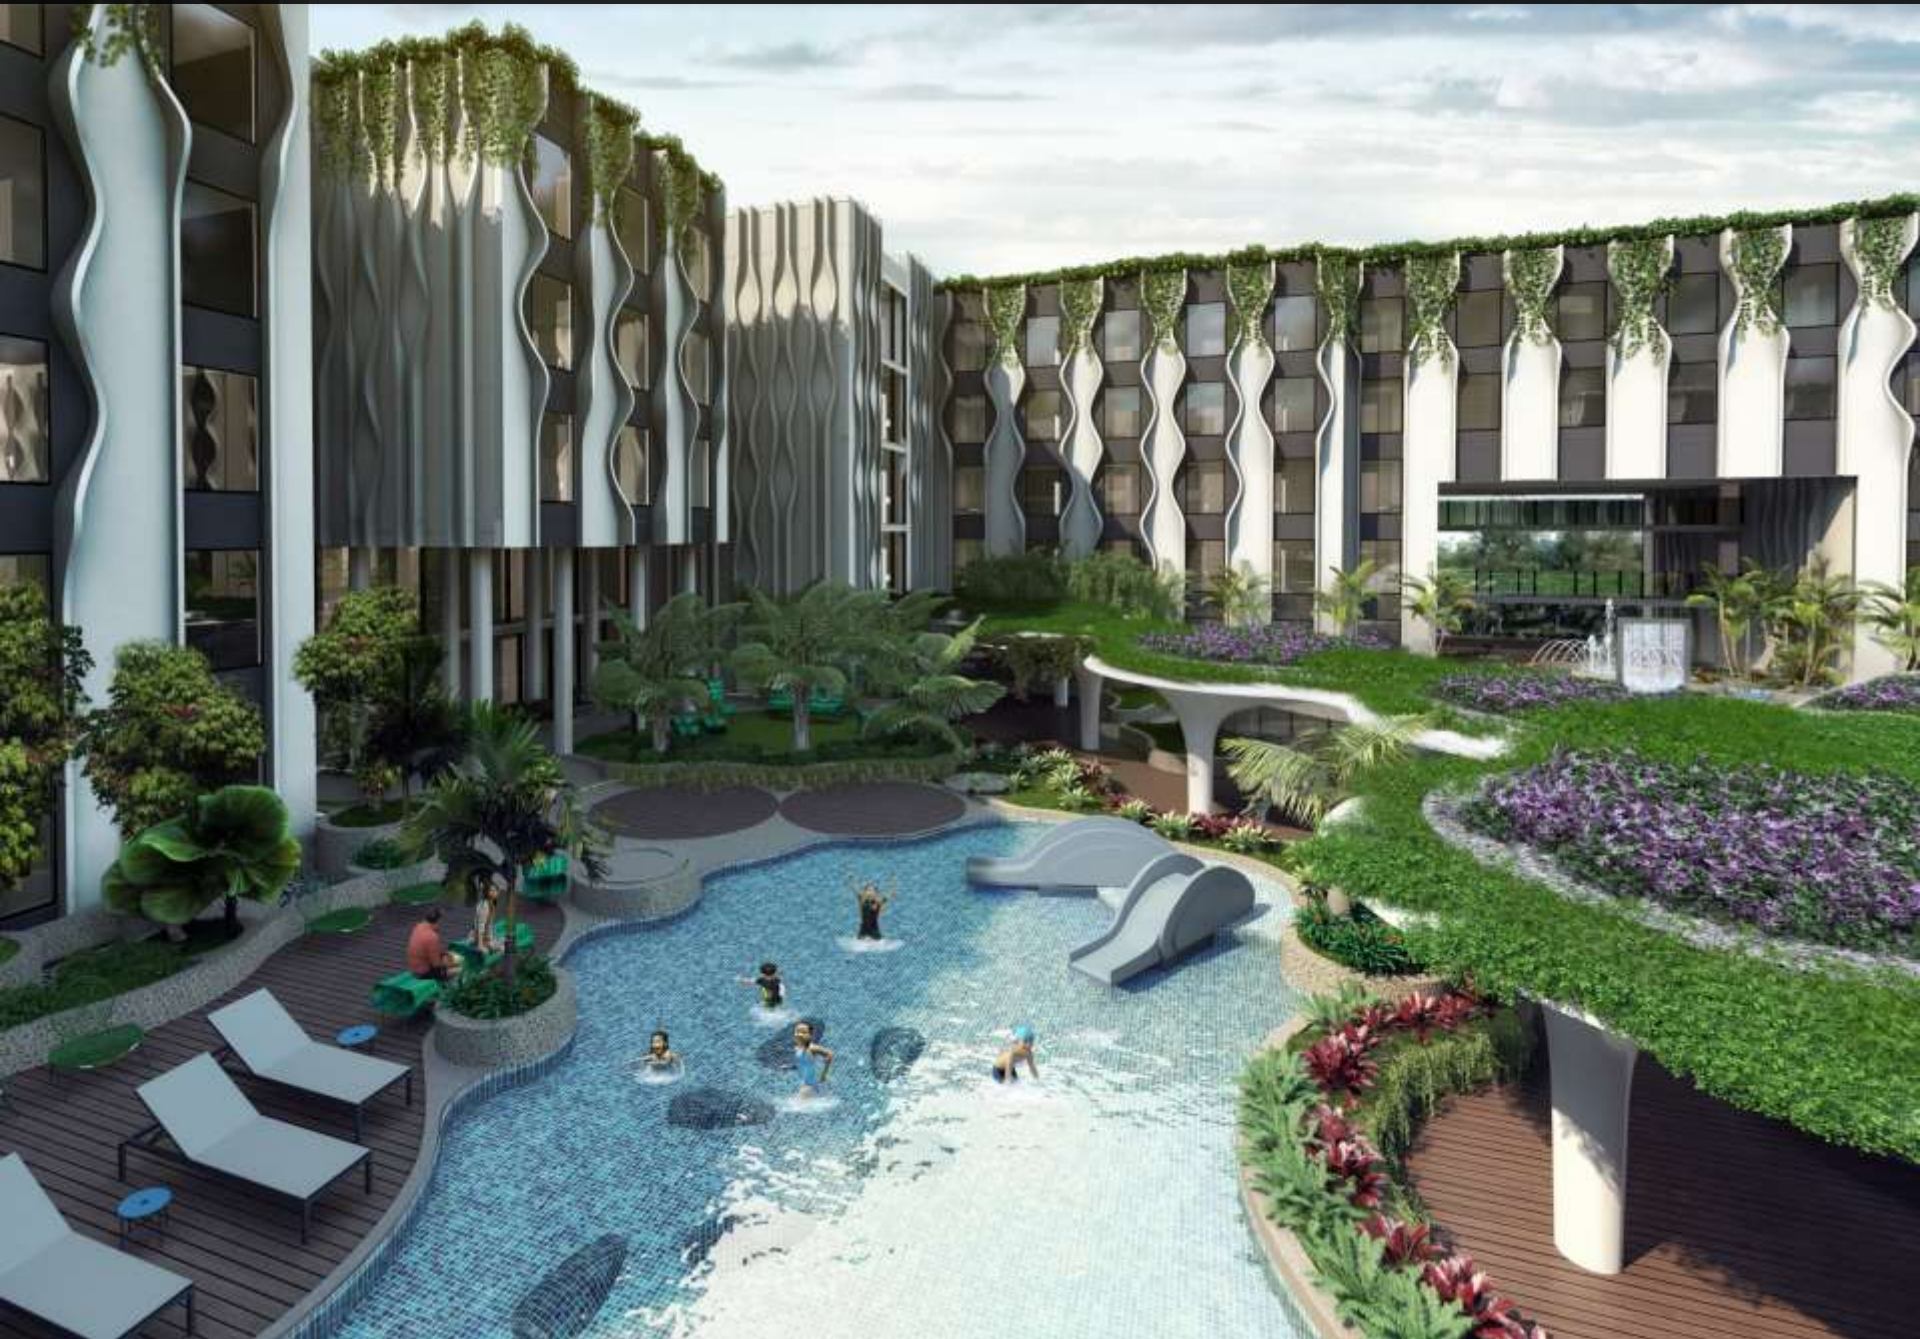

Kids Play Pool