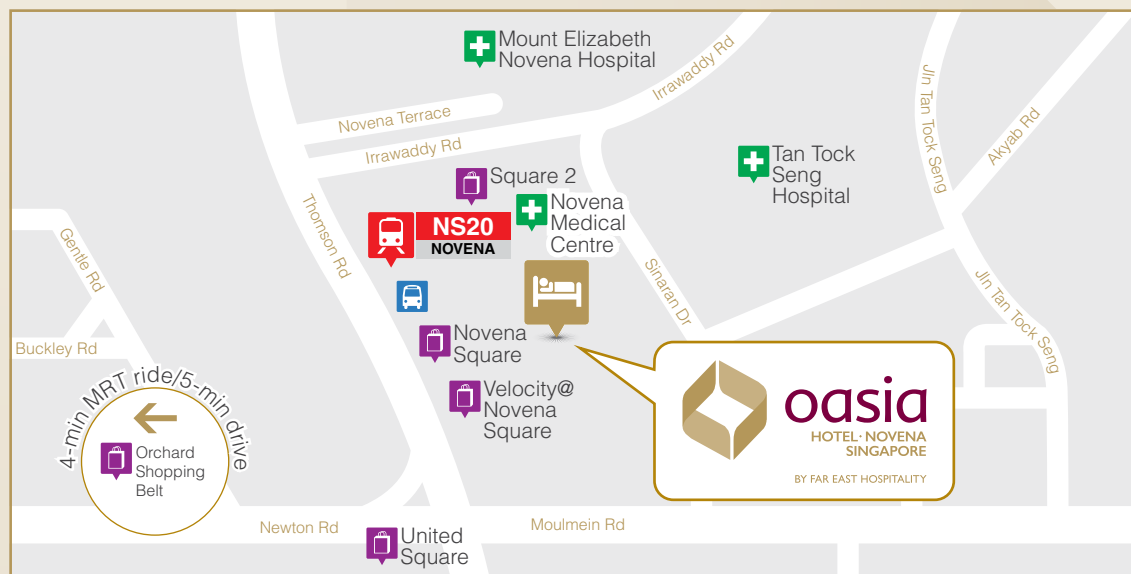

ROOMS	King/Queen	Twin	Total
Superior Room	51	37	88
Deluxe Room	152	84	236
Club Room	91	9	100
Club Suite	4	-	4
Total	298	130	428

CLUB PRIVILEGES

Exclusive access to the Club Lounge (also known as The Living Room) on the 22nd floor and its private pool and Jacuzzi. Enjoy complimentary breakfast with freshly prepared eggs, juices, all-day freshly brewed coffee, tea, and evening cocktails.

AMENITIES & FACILITIES

Complimentary Wi-Fi	Within Hotel
Spa Pool (Outdoor)	Level 8
Gym (24 hours)	Level 8
The Verandah Lounge	Level 8
The Living Room (For Club guests)	Level 22
Infinity Pool (Sheltered. For Club guests)	Level 22
Carpark	148 Lots

MEETINGS & EVENTS FACILITIES

	Seating Capacity Based on Theatre Set-up
3 Meeting/Banquet Rooms	
The Courtyard One	50
The Courtyard Two	50
The Courtyard Three	50
<i>Based on Boardroom Set-up</i>	
The Boardroom	20

DINING

	Cuisine
The Marmalade Pantry at Novena	Modern Bistro

RESERVATIONS

Tel: +65 6881 8888 Email: reseasy@fareast.com.sg

Toll-Free Numbers

Singapore	1800 737 3279
Malaysia	1800 806 615
Indonesia	001 803 657 106

For more information, visit www.StayFarEast.com/OasiaNovena

Information is accurate at time of print (March 2017)