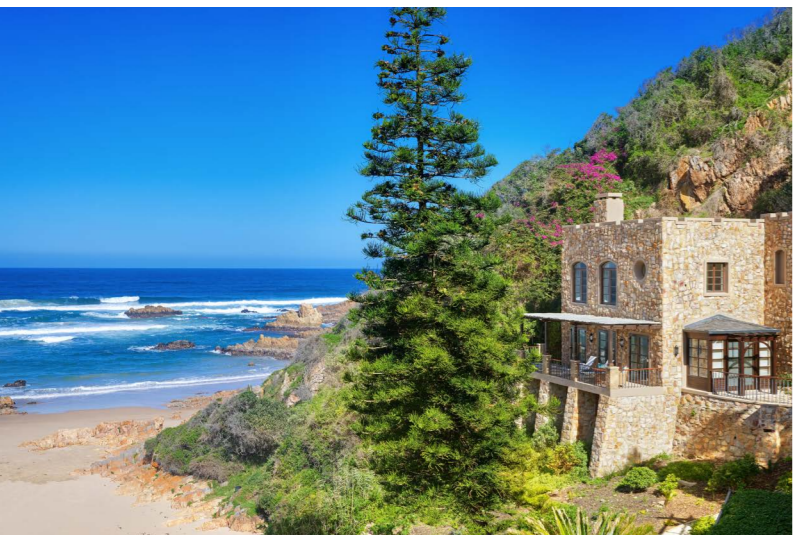

Five spacious luxury suites

The Castle complex offers five spacious luxury suites in three separate villas with sumptuous bathrooms, vast living areas and private terraces overlooking the ocean and beach. You can rent all three villas for a large group, or the individual castle villas.

THE MAIN CASTLE

Situated in its own manicured private garden with direct access to the beach, this ultra luxury villa offers two living rooms, 10-seater dining room and three spacious suites with sumptuous en-suite bathrooms.

THE HONEYMOON CASTLE

This romantic private villa offers a spacious bedroom with huge en-suite bathroom, an open plan living area with dining room, fully equipped kitchen, lounge and adjoining bathroom.

THE CLIFF CASTLE

This romantic private villa offers a spacious bedroom with huge en-suite bathroom, an open plan living area with dining room, fully equipped kitchen, lounge and adjoining bathroom.

Features:

Air Conditioning

Satellite-TV

WiFi

Bedrooms 3

Living rooms 2

Additional Features:

- All Inclusive Package
- Seaview
- Outdoor Pool
- Gym
- 3 Terraces

Bedrooms 1

Living rooms 1

Additional Features:

- All Inclusive Package
- Seaview
- Whirlpool
- Gym
- Large Balcony

Bedrooms 1

Living rooms 1

Additional Features:

- All Inclusive Package
- Seaview
- Gym

Floor plans on request